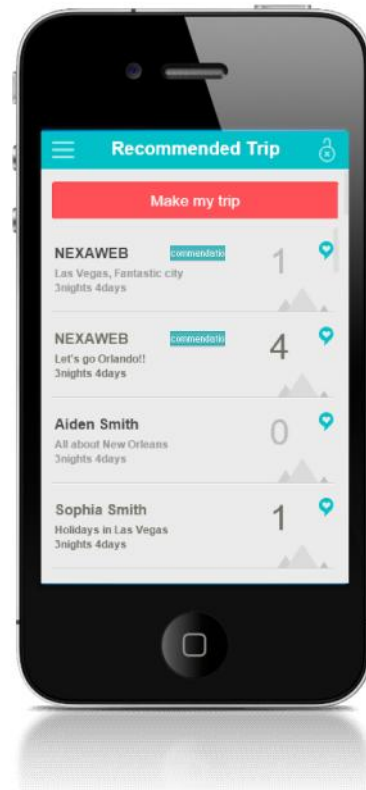

Nexacro's Multi-Layout Manager

Multi-Layout Manager (MLM) simplifies the process of supporting multiple form factors, while reducing the time, effort, and cost required to support new devices.

Using a visual, drag-and-drop/WSYWIG interface you are able to format the app's UI for different form factors, all utilizing the same code.

MLM is the preferred solution for multi-device support among app developers.

THE MULTI-LAYOUT MANAGER:

- Reduces total time and development cost by 30-50% by enabling developers to efficiently and effectively keep track of multiple layouts in a drag-and-drop visual editor that is intuitive and easy to use.
- Saves development resources by allowing developers to rapidly design screens for different form factors from a single code base.
- Provides the developer with a robust set of visual design tools to effectively manage multiple layouts easily, while promoting a simpler and faster development cycle across a range of display sizes.
- Enables developers to rapidly design application screens for devices with different display sizes and form factors. UI elements can be re-used across several screen layouts without additional coding, using drag-and-drop functionality to easily redesign layouts for new screen sizes.

BENEFITS

MLM reduces development costs and saves developers time by eliminating the need for custom coding for every device screen size.

MLM empowers developers by employing both adaptive and responsive design techniques. Adaptive layouts provide a consistency of design at different key device sizes and responsive layout scaling allows for ideal support of all devices between those key sizes.

Get more done, easier, with Nexacro Studio's MLM. Quickly design screen layouts for supporting new devices as they are released into the marketplace...with no extra development time or cost.

About Nexaweb